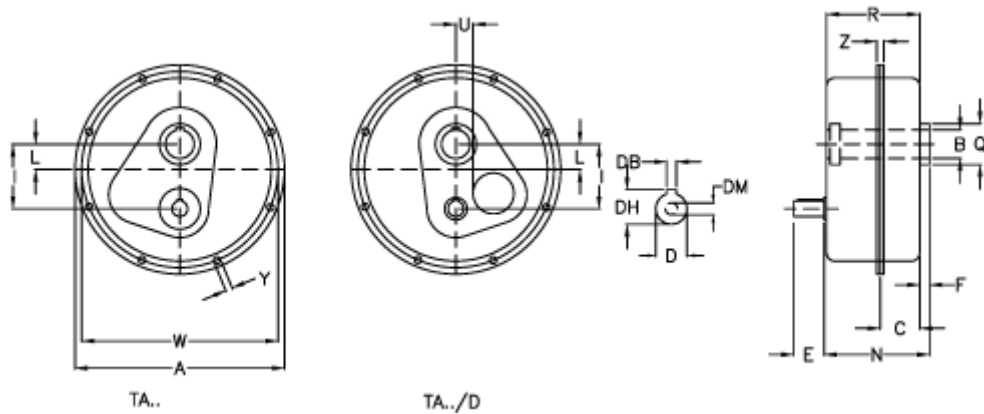

Data Sheet

Article number: 29480403320001

Description: Shaft mount. speed reducer
TA 40.40D i=33.2 with lubrication

Measures

a	= 322	E = 50	W	= 302
B G7	= 40	F = 11	Weight (kg)	= 28
C	= 57	I = 112	Y	= 8.5
DB	= 8	L = 30	Z	= 20.5
Description	= TA 40.40D	N = 150.0		
DH	= 27.0	Q = 60		
D h6	= 24	R = 144.0		
DM	= M8	U = 22		